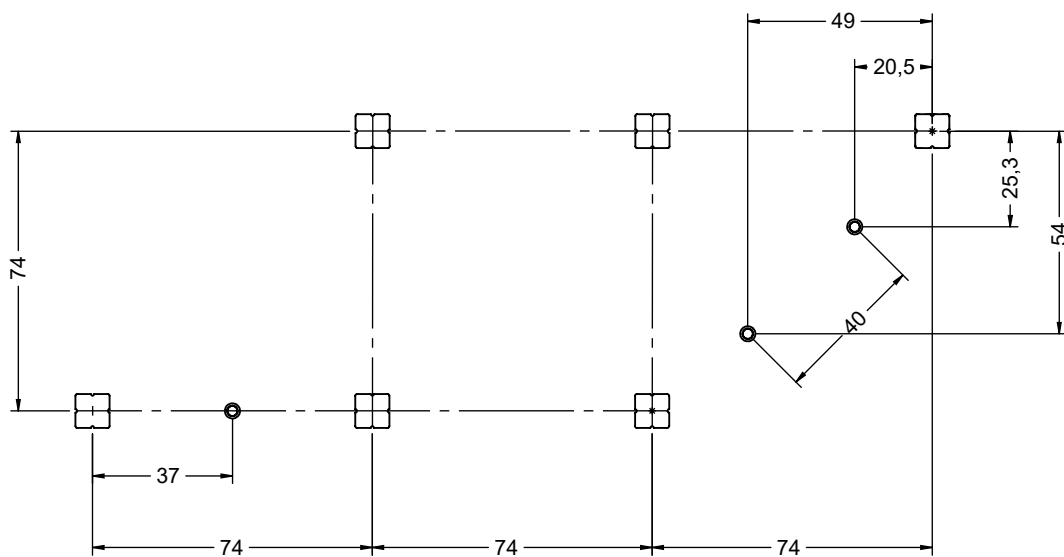

[cm]

vinci
play