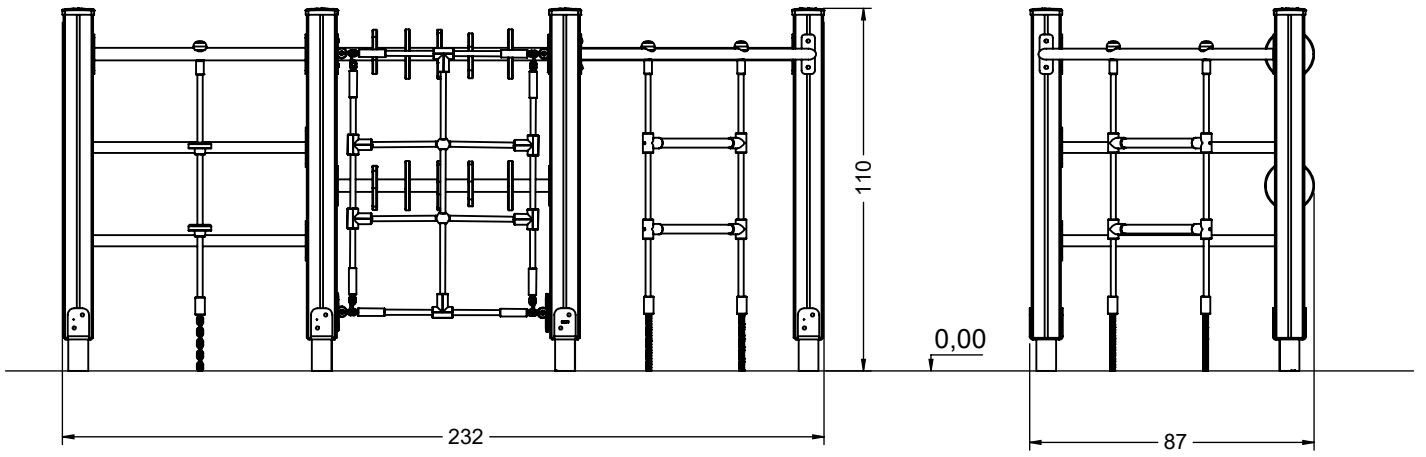

WD1460

v013
31.01.2023
D. P.
[cm]

vinci
play

[cm]

vinci
play

[cm]

vinci
play

30x M10x120 (K2)
30x M10x120 (K3)

Ø5.5

6x50sxi

Ø4,5

7x35sxi

Ø5.5

5x40sxi

Ø3,5

[cm]

vinci
play

8x50 sxi

8x50 sxi

WD14-1

WD14-2

WD52

[cm]

vinci play