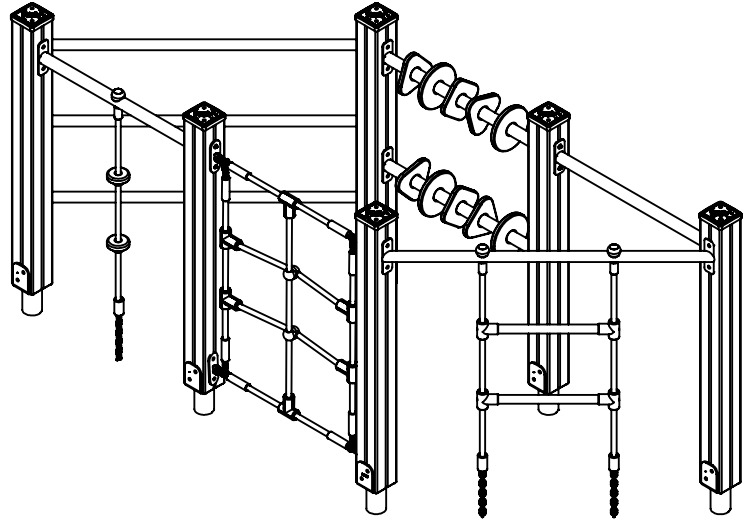

WD1460

v013
31.01.2023
D. P.
[cm]

vinci
play

[cm]

vinci
play

[cm]

vinci
play

30x M10x120 (K2)
30x M10x120 (K3)

Ø5.5

6x50sxi

Ø4,5

7x35sxi

Ø5.5

5x40sxi

Ø3,5

[cm]