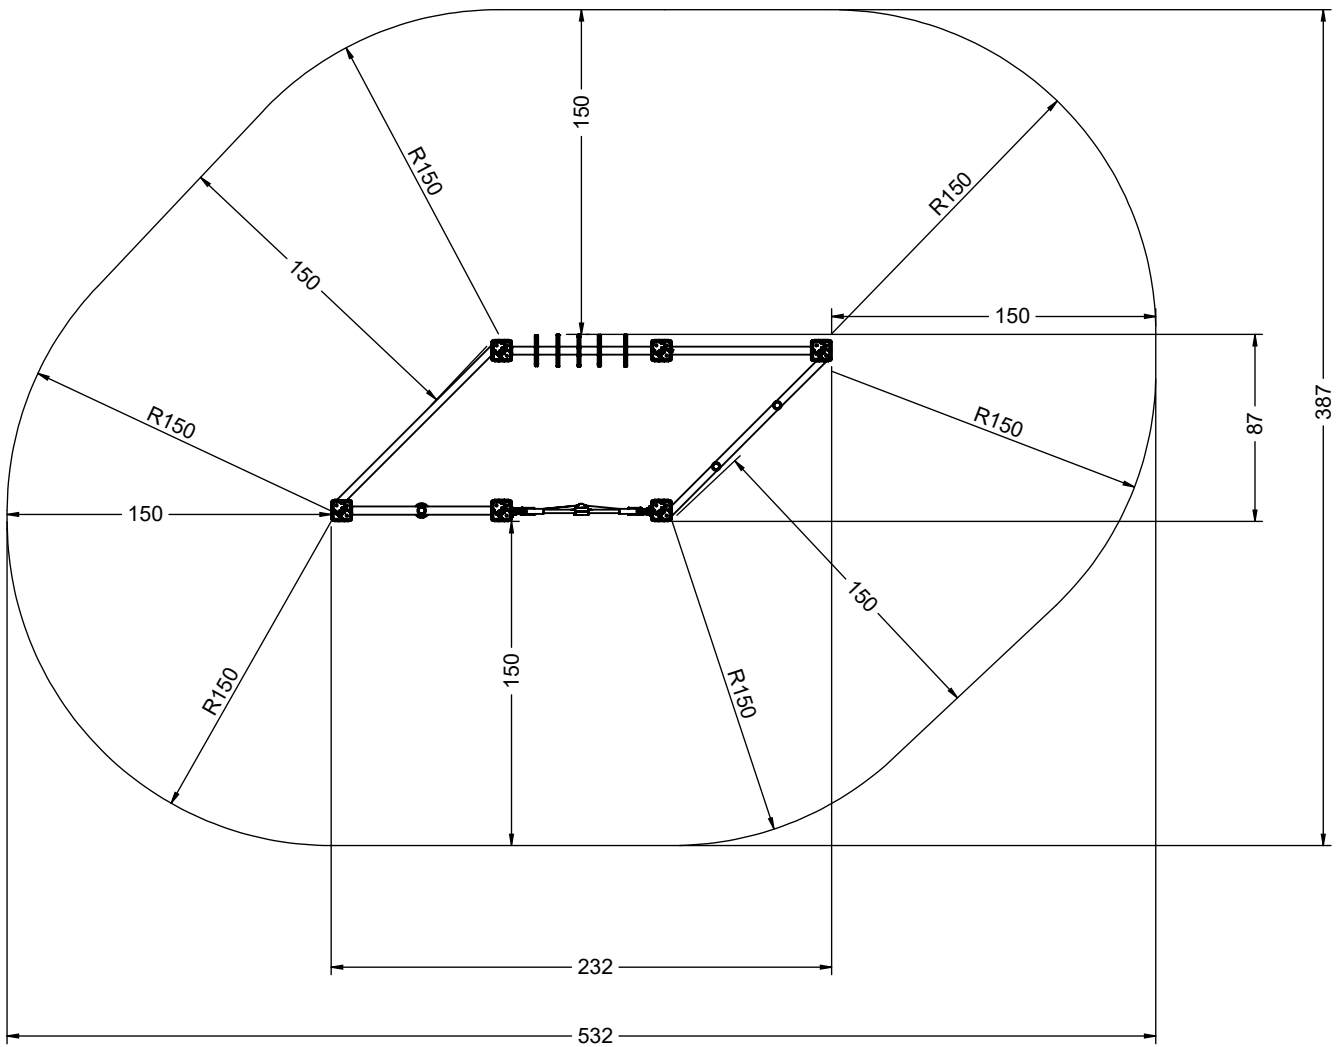

WD1460

v013
31.01.2023
D. P.
[cm]

vinci
play

[cm]

vinci
play

[cm]

vinci
play

30x M10x120 (K2)
30x M10x120 (K3)

NOT INCLUDED

[cm]

vinci
play

64x	8x50 sxi
6x	WD1
1x	GL (K2, K3)
1x	SGL
3x	WD52
1x	WD14-1
1x	WD14-2
1x	V001
2x	WD50
2x	WD153

[cm]

vinci
play

Q1

8x50sxi

Ø5.5

6x50sxi

Ø4,5

7x35sxi

Ø5.5

5x40sxi

Ø3,5

[cm]

vinci
play

8x50 sxi

8x50 sxi

WD14-1

WD14-2

WD52

[cm]

vinci play