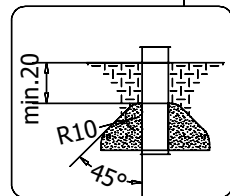

WD1460

v013
31.01.2023
D. P.
[cm]

vinci
play

[cm]

vinci
play

[cm]

vinci
play

30x M10x120 (K2)
30x M10x120 (K3)

NOT INCLUDED

[cm]

vinci
play

64x	8x50 sxi
6x	WD1
1x	GL (K2, K3)
1x	SGL
3x	WD52
1x	WD14-1
1x	WD14-2
1x	V001
2x	WD50
2x	WD153

[cm]

vinci
play

Q1

8x50sxi

Ø5.5

6x50sxi

Ø4,5

7x35sxi

Ø5.5

5x40sxi

Ø3,5

[cm]