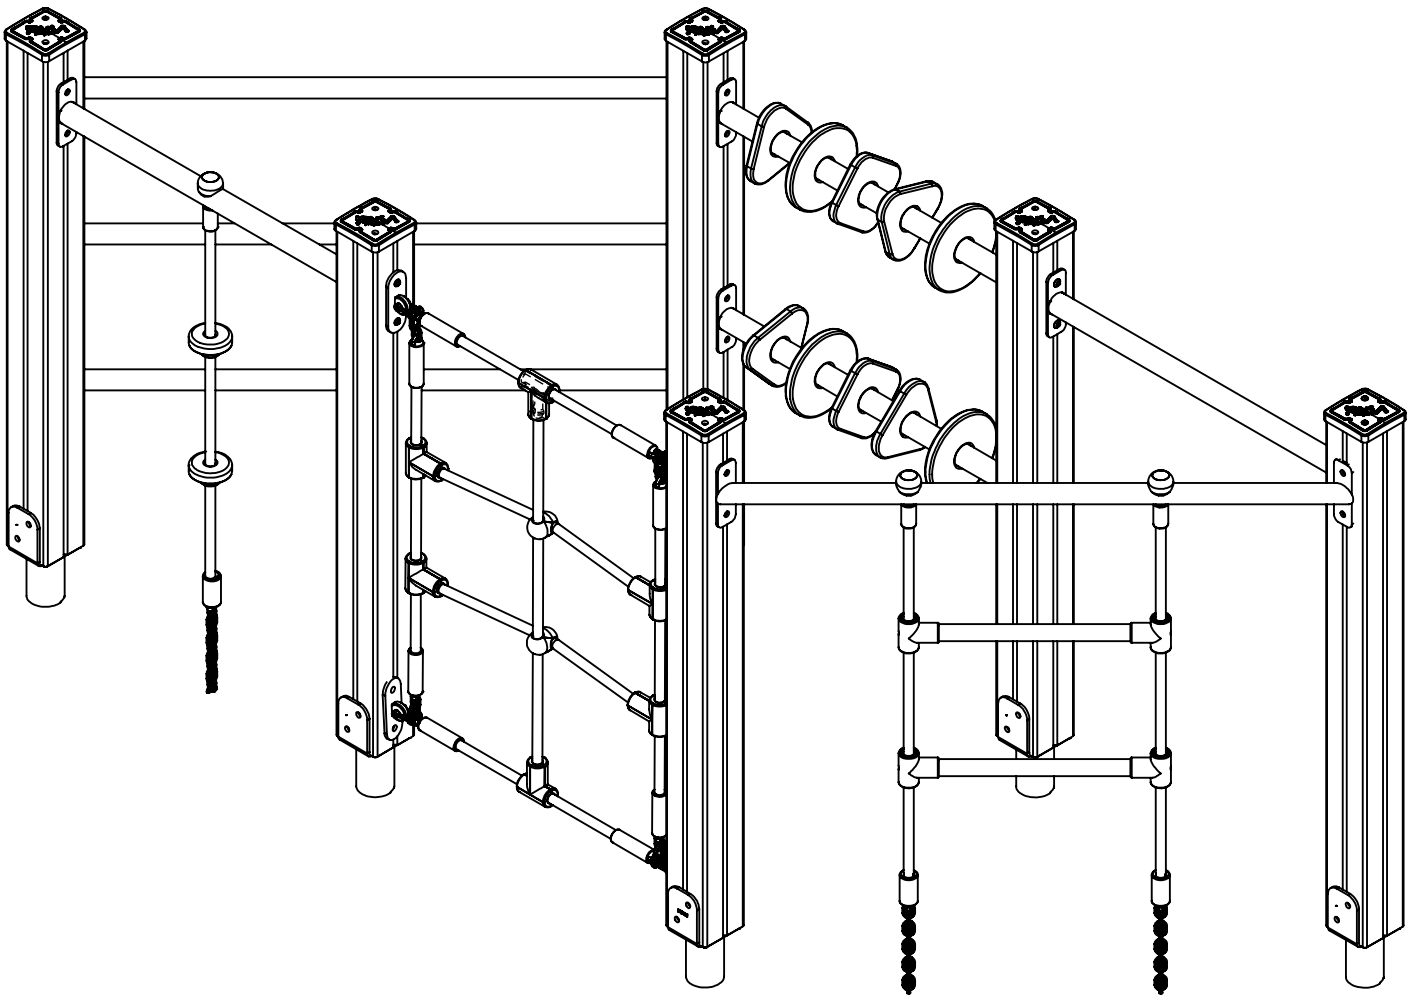

WD1460

v013
31.01.2023
D. P.
[cm]

vinci
play

[cm]

vinci
play

[cm]

vinci
play

30x M10x120 (K2)
30x M10x120 (K3)

Ø5.5

6x50sxi

Ø4,5

7x35sxi

Ø5.5

5x40sxi

Ø3,5

[cm]

vinci
play

8x50 sxi

8x50 sxi

WD14-1

WD14-2

WD52

[cm]

vinci play