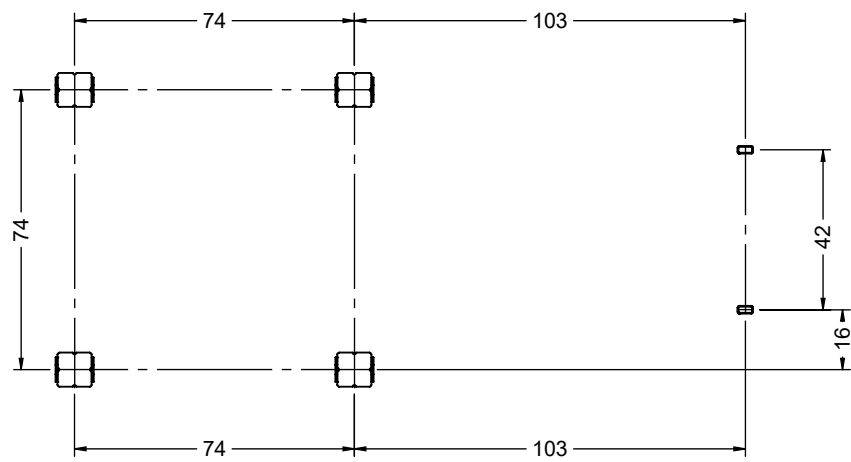

WD1434

v015
05.09.2023
F. R.
[cm]

vinci
play

[cm]

vinci
play

16x M10x120 (K2)	2x M8x120 (K2)
18x M10x120 (K3)	
	
	
NOT INCLUDED	NOT INCLUDED
	

[cm]

* * * * *

[cm]

[cm]

vinci
play

Q1

8x50sxi

Ø5.5

6x50sxi

Ø4,5

E34

[cm]

vinci
play

Part No:
000000-00000

000000-00000

V001

[cm]

vinci play