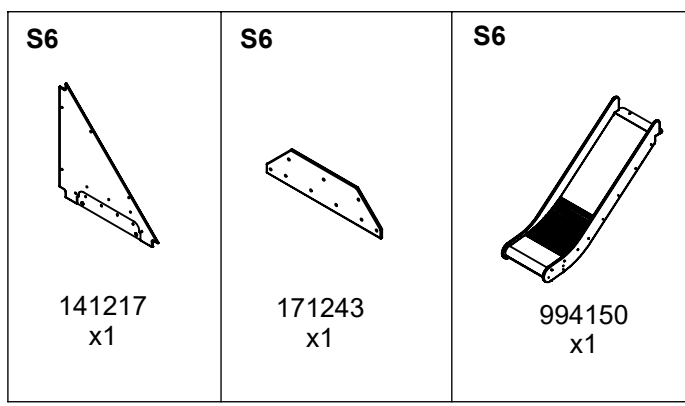

PLYWOOD / HDPE		HPL	
62x	8x50 sxi	1x	WD33	1x	WD34
1x	E34 (K1,K3)	1x	WD19	1x	WD20
1x	1x E35 (K2)	1x	WD28 (S1)	1x	WD29 (S1)
1x	V001	1x	WD25	1x	WD26
		1x	WD72	1x	WD73
		1x	WD74	1x	WD75
		1x	WD113 (S6)	1x	WD114 (S6)
		1x	WD19 Q (Q1)	1x	17p061 (S6)

[cm]