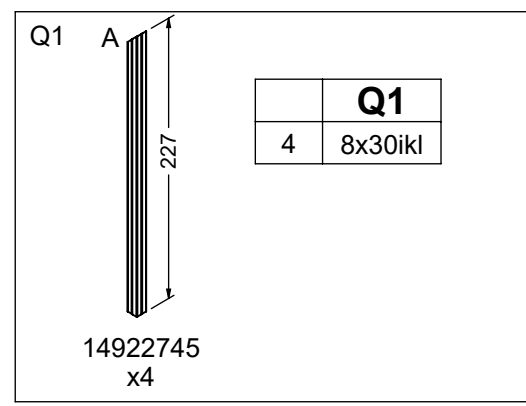

PLYWOOD / HDPE		HPL	
62x	8x50 sxi	1x	WD33	1x	WD34
1x	E34 (K1,K3)	1x	WD19	1x	WD20
1x	1x E35 (K2)	1x	WD28 (S1)	1x	WD29 (S1)
1x	V001	1x	WD25	1x	WD26
		1x	WD72	1x	WD73
		1x	WD74	1x	WD75
		1x	WD113 (S6)	1x	WD114 (S6)
		1x	WD19 Q (Q1)	1x	17p061 (S6)

[cm]