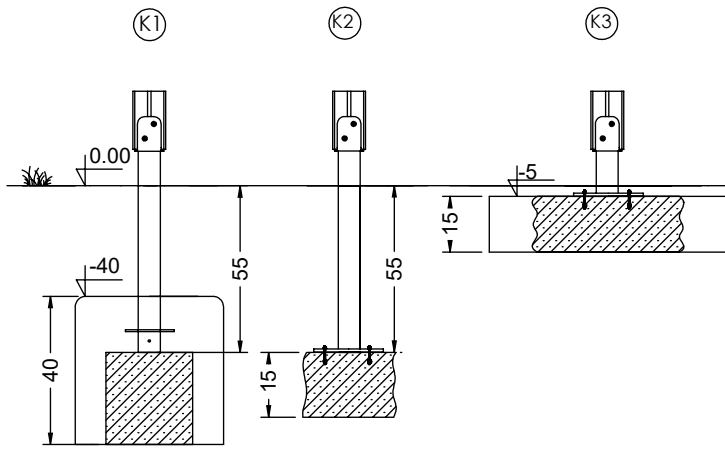

WD1434

v015
05.09.2023
F. R.
[cm]

vinci
play

[cm]

vinci
play

16x M10x120 (K2)	2x M8x120 (K2)
18x M10x120 (K3)	
	
	
NOT INCLUDED	NOT INCLUDED
	

[cm]

* * * * *

[cm]

[cm]

vinci
play

Q1

8x50sxi

Ø5.5

6x50sxi

Ø4,5

7x35sxi

Ø5.5

5x40sxi

Ø3,5

[cm]

vinci
play

PLYWOOD
WD74

HPL
WD75

E34

[cm]

vinci
play

Part No:
000000-00000

000000-00000

V001

[cm]

vinci play