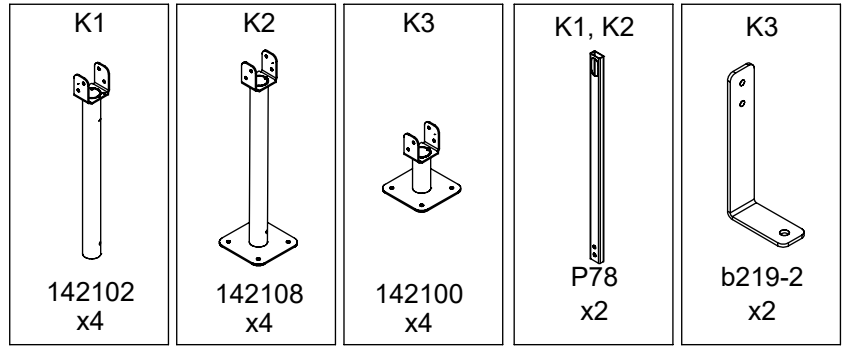

PLYWOOD / HDPE		HPL	
62x	8x50 sxi	1x	WD33	1x	WD34
1x	E34 (K1,K3)	1x	WD19	1x	WD20
1x	1x E35 (K2)	1x	WD28 (S1)	1x	WD29 (S1)
1x	V001	1x	WD25	1x	WD26
		1x	WD72	1x	WD73
		1x	WD74	1x	WD75
		1x	WD113 (S6)	1x	WD114 (S6)
		1x	WD19 Q (Q1)	1x	17p061 (S6)

[cm]