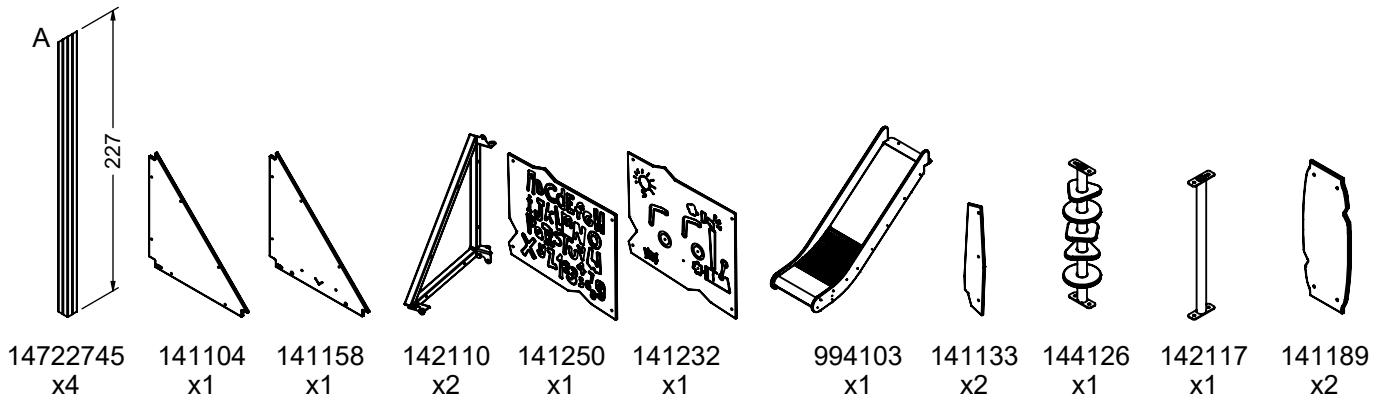

PLYWOOD / HDPE		HPL	
62x	8x50 sxi	1x	WD33	1x	WD34
1x	E34 (K1,K3)	1x	WD19	1x	WD20
1x	1x E35 (K2)	1x	WD28 (S1)	1x	WD29 (S1)
1x	V001	1x	WD25	1x	WD26
		1x	WD72	1x	WD73
		1x	WD74	1x	WD75
		1x	WD113 (S6)	1x	WD114 (S6)
		1x	WD19 Q (Q1)	1x	17p061 (S6)

[cm]