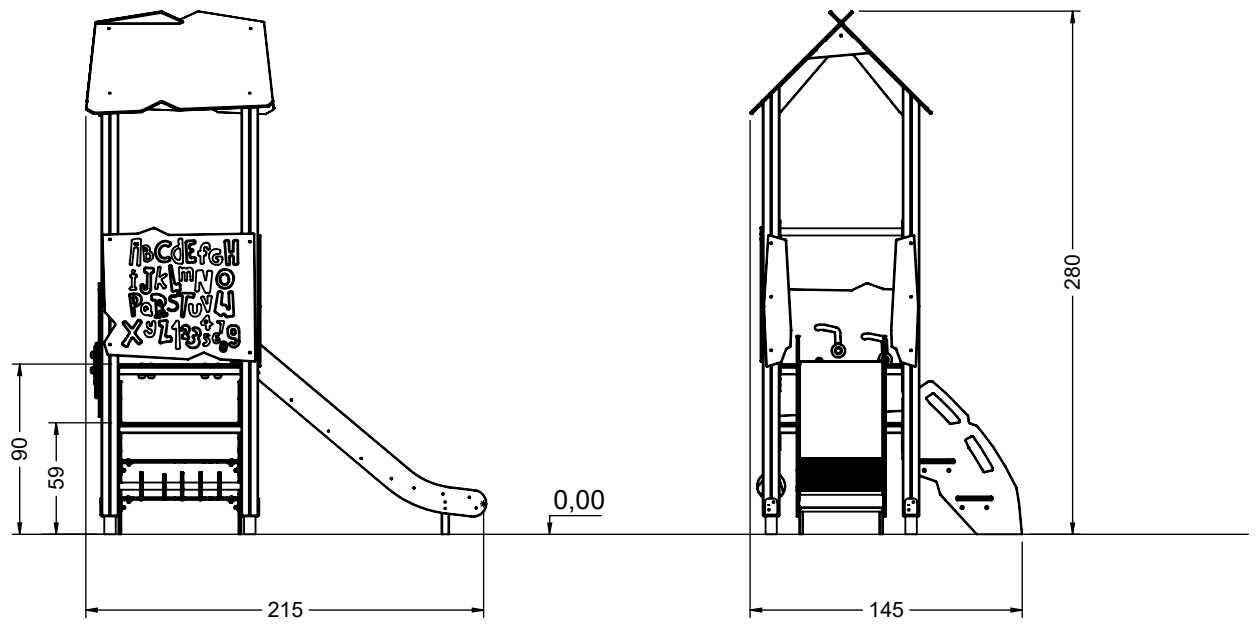

WD1434

v015
05.09.2023
F. R.
[cm]

vinci
play

[cm]

vinci
play

16x M10x120 (K2)	2x M8x120 (K2)
18x M10x120 (K3)	
	
	
NOT INCLUDED	NOT INCLUDED
	

[cm]

* * * * *

[cm]

[cm]

vinci
play

Q1

8x50sxi

Ø5.5

6x50sxi

Ø4,5

E34

[cm]

vinci
play

Part No:
000000-00000

000000-00000

V001

[cm]

vinci play