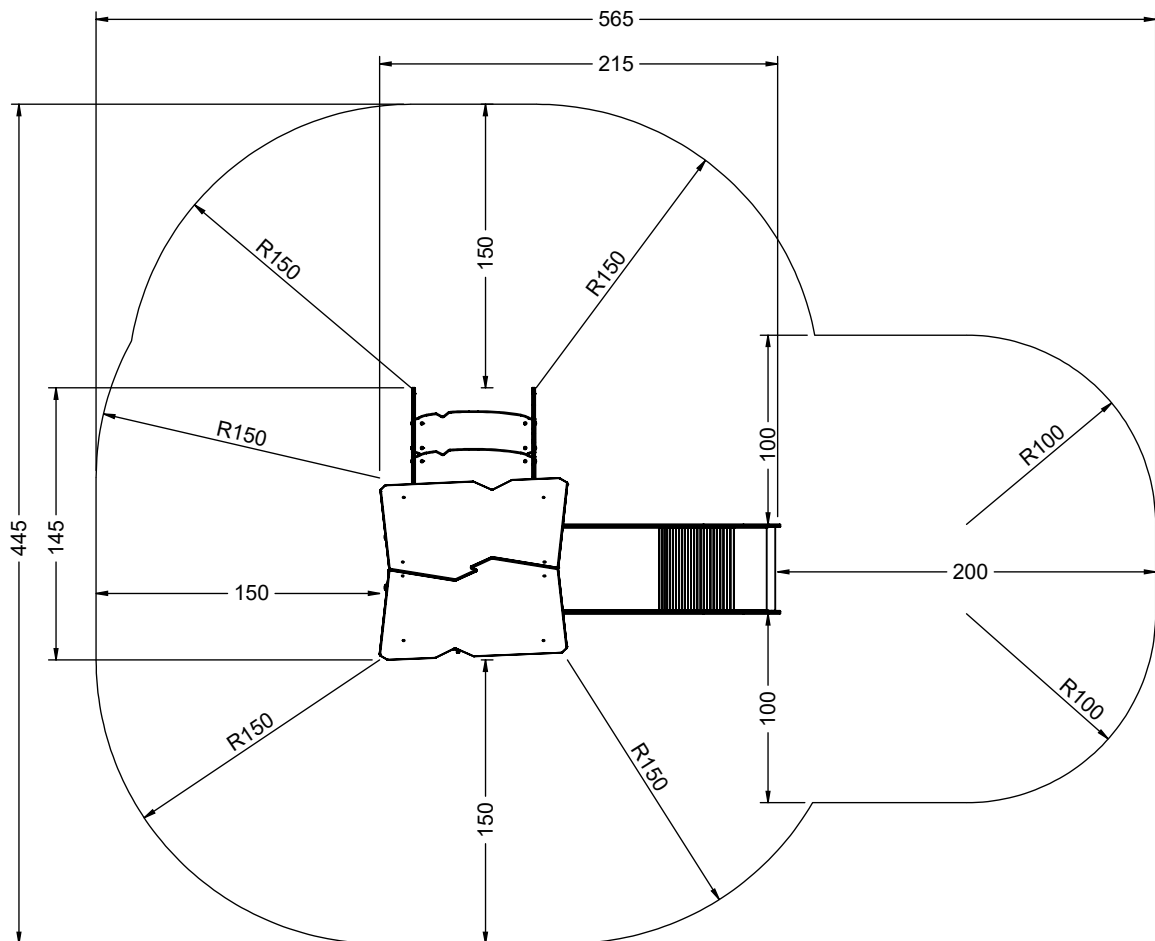

WD1434

v015
05.09.2023
F. R.
[cm]

vinci
play

[cm]

vinci
play

16x M10x120 (K2)	2x M8x120 (K2)
18x M10x120 (K3)	
	
	
NOT INCLUDED	NOT INCLUDED
	

[cm]

* * * * *

[cm]

[cm]

vinci
play

Q1

8x50sxi

Ø5.5

6x50sxi

Ø4,5

7x35sxi

Ø5.5

5x40sxi

Ø3,5

[cm]

vinci
play

PLYWOOD
WD74

HPL
WD75

E34

[cm]

vinci
play

Part No:
000000-00000

000000-00000

V001

[cm]

vinci play