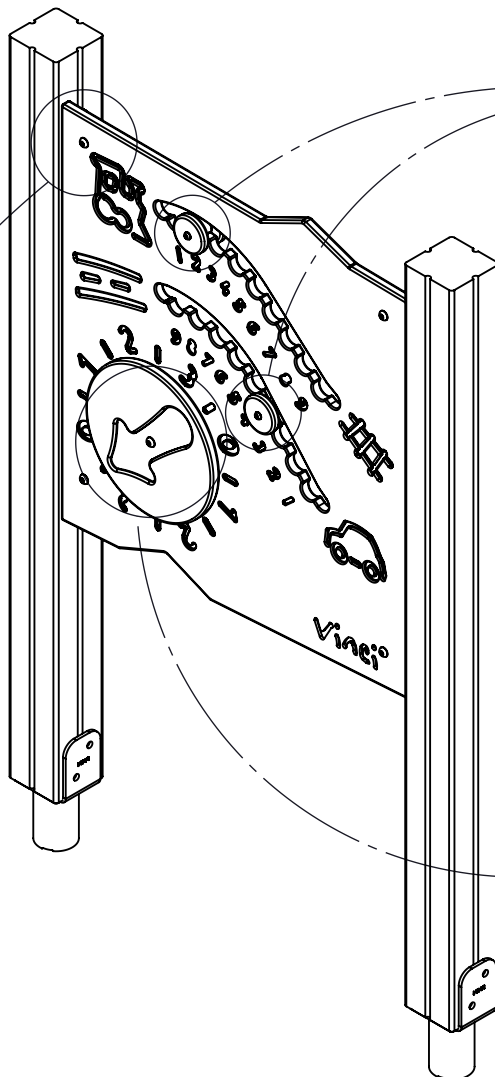

vinci  
play

8x50 sxi

8x50 sxi

i128-1

HDPE WE126 HPL WL126

HDPE WE125 HPL WL125

HDPE CE83 HPL CL83

[cm]

vinci  
play

WD1

V001

Part No:  
000000-  
00000

000000-00000

[cm]

vinci  
play