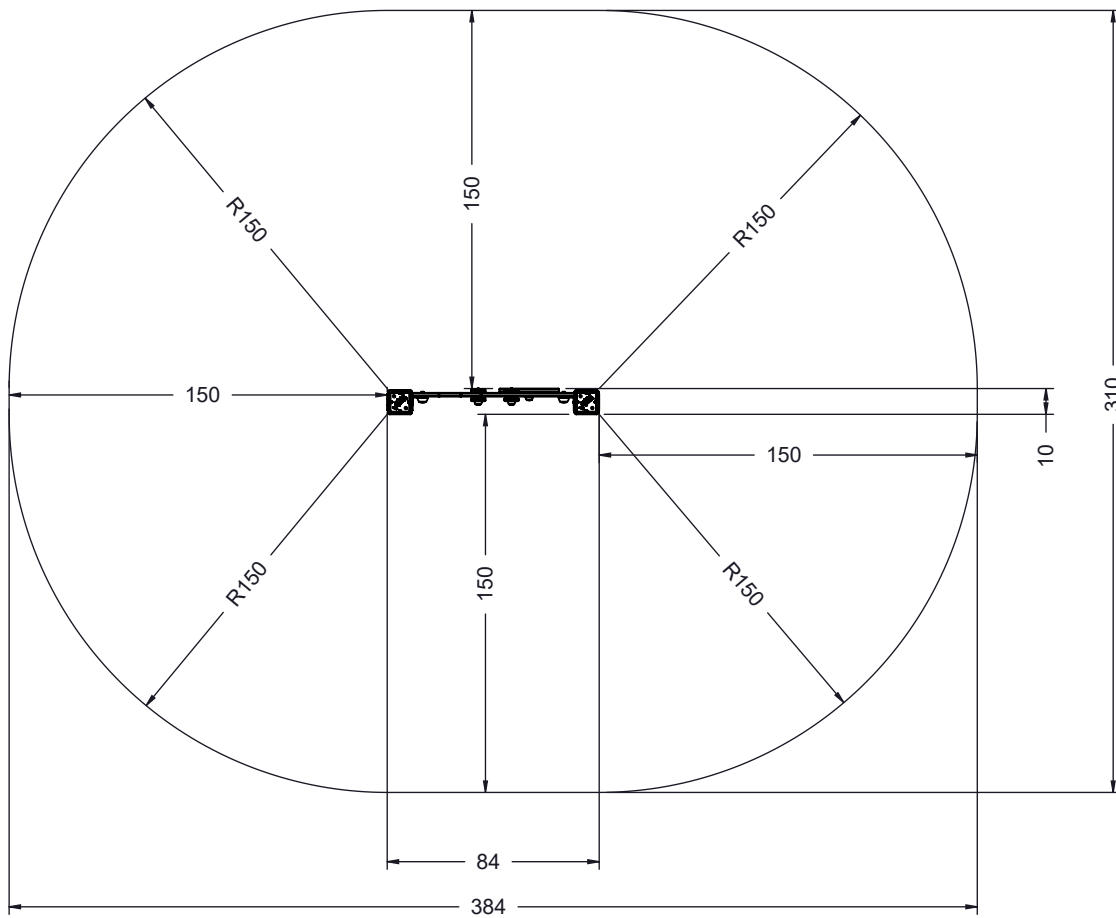

# WD1565

v011  
26.04.2021  
A. H.  
[cm]

vinci  
play

[cm]

vinci  
play

8x M10x120 (K2)  
8x M10x120 (K3)

**NOT INCLUDED**

[cm]

vinci play

14712090  
x2

141303  
x1

K1  
142102  
x2

K2  
142108  
x2

K3  
142100  
x2

		HDPE		HPL	
12x	8x50 sxi	1x	CE83	1x	CL83
2x	WD1	1x	WE125	1x	WL125
1x	V001	2x	WE126	2x	WL126
4x	i128-1				

[cm]

vinci  
play

8x50 sxi

8x50 sxi

i128-1

HDPE WE126 HPL WL126

HDPE WE125 HPL WL125

HDPE CE83 HPL CL83

[cm]

vinci  
play

WD1

V001

Part No:  
000000-  
00000

000000-00000

[cm]

vinci  
play