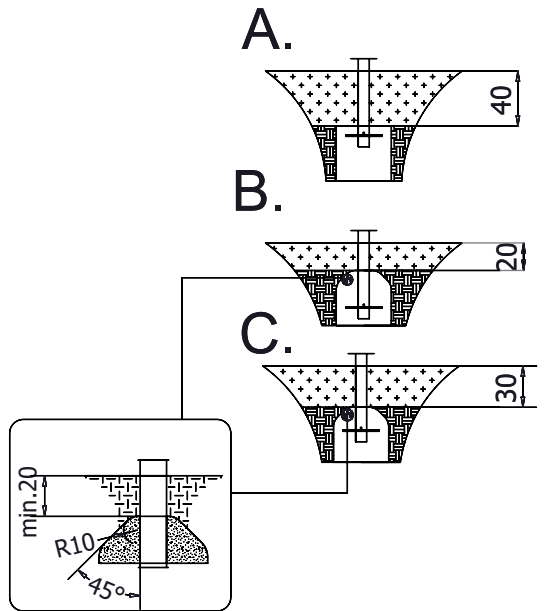

# WD1565

v011  
26.04.2021  
A. H.  
[cm]

vinci  
play

[cm]

vinci  
play

8x M10x120 (K2)  
8x M10x120 (K3)

**NOT INCLUDED**

[cm]

vinci play

14712090  
x2

141303  
x1

K1  
142102  
x2

K2  
142108  
x2

K3  
142100  
x2

		HDPE		HPL	
12x	8x50 sxi	1x	CE83	1x	CL83
2x	WD1	1x	WE125	1x	WL125
1x	V001	2x	WE126	2x	WL126
4x	i128-1				

[cm]

vinci  
play

8x50 sxi

8x50 sxi

i128-1

HDPE WE126 HPL WL126

HDPE WE125 HPL WL125

HDPE CE83 HPL CL83

[cm]

vinci  
play

WD1

V001

Part No:  
000000-  
00000

000000-00000

[cm]

vinci  
play