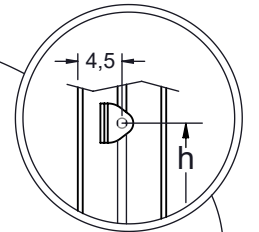

vinci play

14712090  
x2

141303  
x1

K1  
142102  
x2

K2  
142108  
x2

K3  
142100  
x2

		HDPE		HPL	
12x	8x50 sxi	1x	CE83	1x	CL83
2x	WD1	1x	WE125	1x	WL125
1x	V001	2x	WE126	2x	WL126
4x	i128-1				

[cm]

vinci  
play

8x50 sxi

8x50 sxi

i128-1

HDPE WE126 HPL WL126

HDPE WE125 HPL WL125

HDPE CE83 HPL CL83

[cm]

vinci  
play

WD1

V001

Part No:  
000000-  
00000

000000-00000

[cm]

vinci  
play