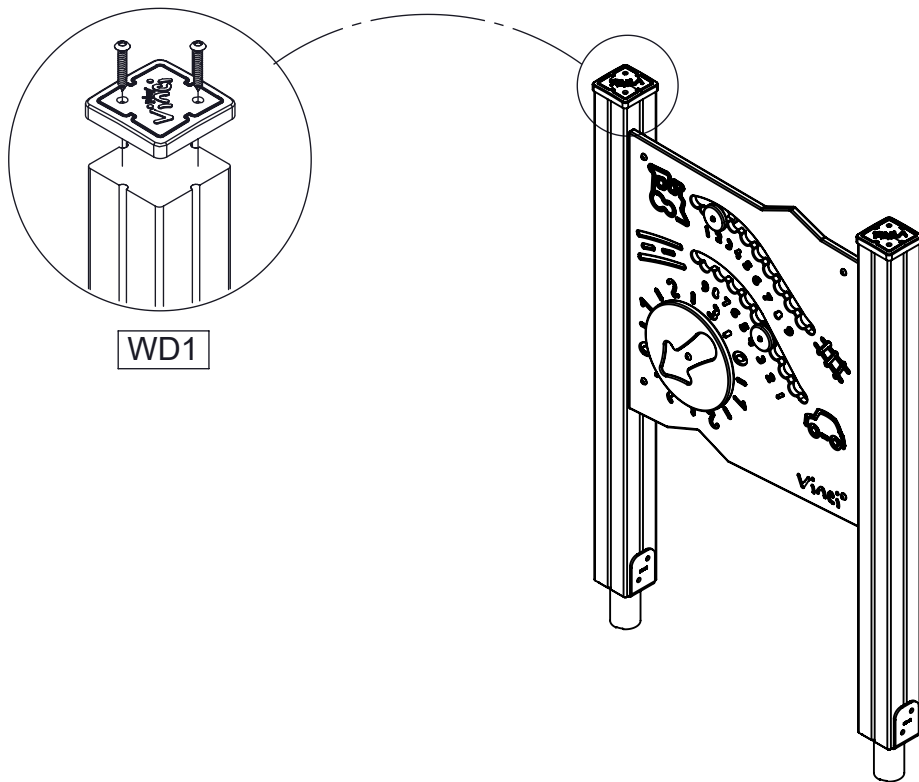

vinci  
play

8x50 sxi

8x50 sxi

i128-1

HDPE WE126 HPL WL126

HDPE WE125 HPL WL125

HDPE CE83 HPL CL83

[cm]

vinci  
play

WD1

V001

Part No:  
000000-  
00000

000000-00000

[cm]

vinci  
play