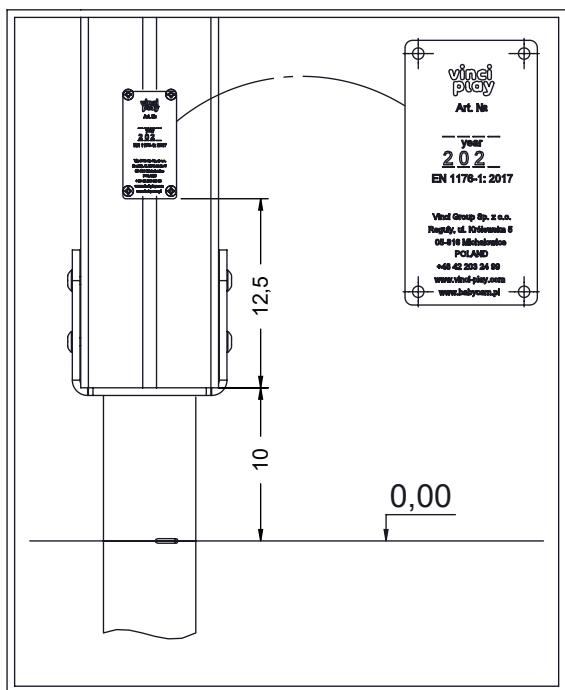

vinci  
play

8x50 sxi

8x50 sxi

i128-1

HDPE WE126 HPL WL126

HDPE WE125 HPL WL125

HDPE CE83 HPL CL83

[cm]

vinci  
play

WD1

V001

Part No:  
000000-  
00000

000000-00000

[cm]

vinci  
play