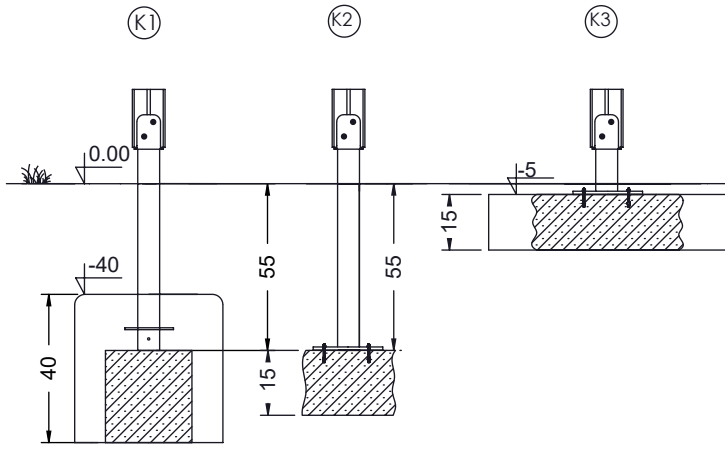

# WD1565

v011  
26.04.2021  
A. H.  
[cm]

vinci  
play

[cm]

vinci  
play

8x M10x120 (K2)  
8x M10x120 (K3)

**NOT INCLUDED**

[cm]

vinci play

14712090  
x2

141303  
x1

K1  
142102  
x2

K2  
142108  
x2

K3  
142100  
x2

		HDPE		HPL	
12x	8x50 sxi	1x	CE83	1x	CL83
2x	WD1	1x	WE125	1x	WL125
1x	V001	2x	WE126	2x	WL126
4x	i128-1				

[cm]

vinci  
play

8x50 sxi

8x50 sxi

i128-1

HDPE WE126 HPL WL126

HDPE WE125 HPL WL125

HDPE CE83 HPL CL83

[cm]

vinci  
play

WD1

V001

Part No:  
000000-  
00000

000000-00000

[cm]

vinci  
play