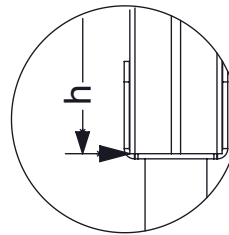

vinci  
play

8x50 sxi

8x50 sxi

i128-1

HDPE WE126 HPL WL126

HDPE WE125 HPL WL125

HDPE CE83 HPL CL83

[cm]

vinci  
play

WD1

V001

Part No:  
000000-  
00000

000000-00000

[cm]

vinci  
play