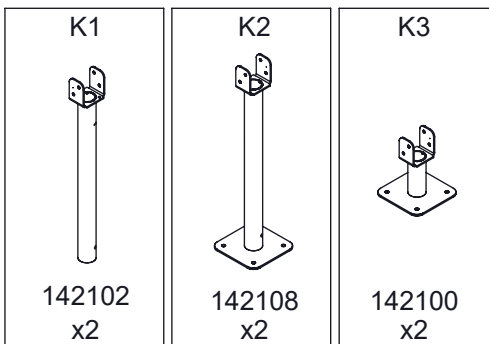

# WD1565

v011  
26.04.2021  
A. H.  
[cm]

vinci  
play

[cm]

vinci  
play

8x M10x120 (K2)  
8x M10x120 (K3)

**NOT INCLUDED**

[cm]

vinci play

14712090  
x2

141303  
x1

K1  
142102  
x2

K2  
142108  
x2

K3  
142100  
x2

		HDPE		HPL	
12x	8x50 sxi	1x	CE83	1x	CL83
2x	WD1	1x	WE125	1x	WL125
1x	V001	2x	WE126	2x	WL126
4x	i128-1				

[cm]

vinci  
play

8x50 sxi

8x50 sxi

i128-1

HDPE WE126 HPL WL126

HDPE WE125 HPL WL125

HDPE CE83 HPL CL83

[cm]

vinci  
play

WD1

V001

Part No:  
000000-  
00000

000000-00000

[cm]

vinci  
play