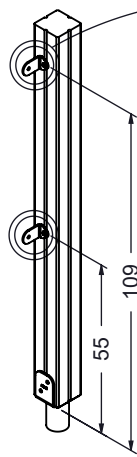

# WD1565

v011  
26.04.2021  
A. H.  
[cm]

vinci  
play

[cm]

vinci  
play

8x M10x120 (K2)  
8x M10x120 (K3)

**NOT INCLUDED**

[cm]

vinci play

14712090  
x2

141303  
x1

K1  
142102  
x2

K2  
142108  
x2

K3  
142100  
x2

		HDPE		HPL	
12x	8x50 sxi	1x	CE83	1x	CL83
2x	WD1	1x	WE125	1x	WL125
1x	V001	2x	WE126	2x	WL126
4x	i128-1				

[cm]

vinci  
play

8x50 sxi

8x50 sxi

i128-1

HDPE WE126 HPL WL126

HDPE WE125 HPL WL125

HDPE CE83 HPL CL83

[cm]

vinci  
play

WD1

V001

Part No:  
000000-  
00000

000000-00000

[cm]

vinci  
play