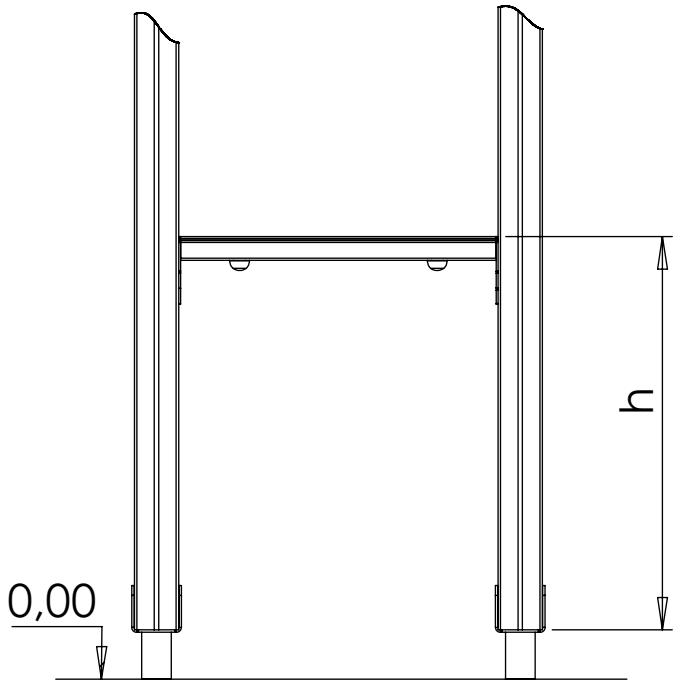

vinci play

14712090  
x2

141303  
x1

K1  
142102  
x2

K2  
142108  
x2

K3  
142100  
x2

		HDPE		HPL	
12x	8x50 sxi	1x	CE83	1x	CL83
2x	WD1	1x	WE125	1x	WL125
1x	V001	2x	WE126	2x	WL126
4x	i128-1				

[cm]

vinci  
play

8x50 sxi

8x50 sxi

i128-1

HDPE WE126 HPL WL126

HDPE WE125 HPL WL125

HDPE CE83 HPL CL83

[cm]

vinci  
play

WD1

V001

Part No:  
000000-  
00000

000000-00000

[cm]

vinci  
play