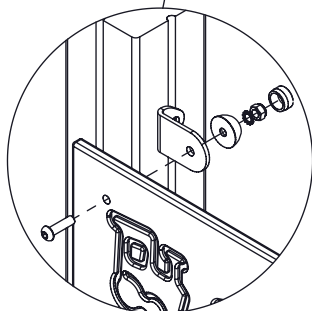

vinci  
play

8x50 sxi

8x50 sxi

i128-1

HDPE WE126 HPL WL126

HDPE WE125 HPL WL125

HDPE CE83 HPL CL83

[cm]

vinci  
play

WD1

V001

Part No:  
000000-  
00000

000000-00000

[cm]

vinci  
play