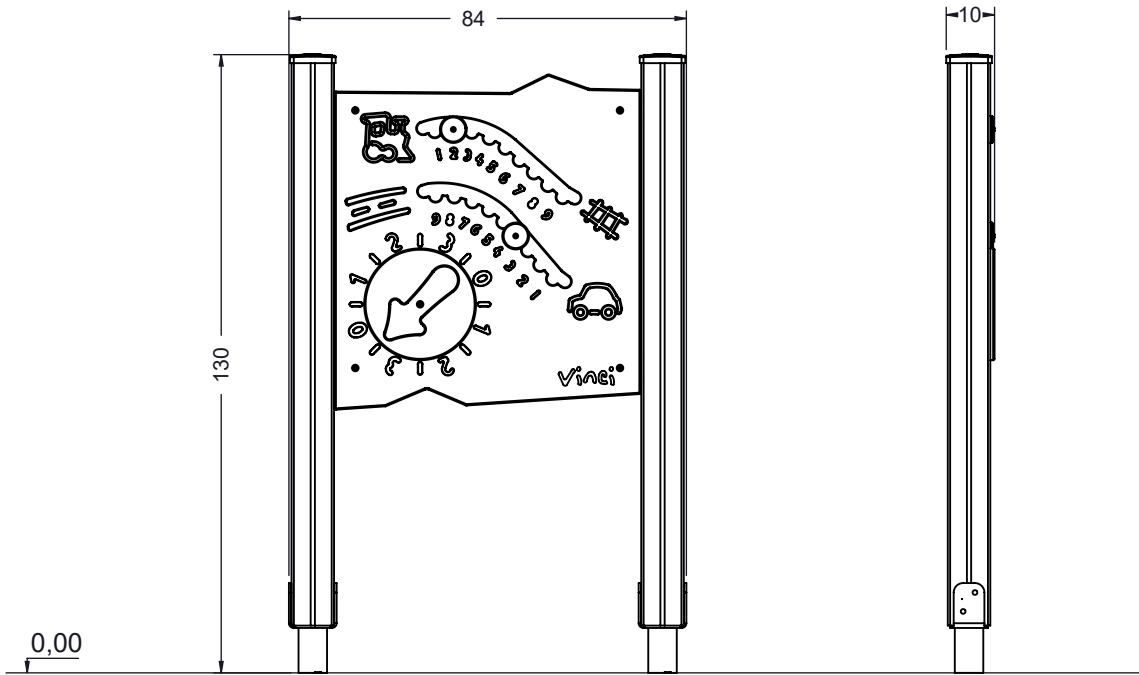

# WD1565

v011  
26.04.2021  
A. H.  
[cm]

vinci  
play

[cm]

vinci  
play

8x M10x120 (K2)  
8x M10x120 (K3)

**NOT INCLUDED**

[cm]

vinci play

14712090  
x2

141303  
x1

K1  
142102  
x2

K2  
142108  
x2

K3  
142100  
x2

		HDPE		HPL	
12x	8x50 sxi	1x	CE83	1x	CL83
2x	WD1	1x	WE125	1x	WL125
1x	V001	2x	WE126	2x	WL126
4x	i128-1				

[cm]

vinci  
play

8x50 sxi

8x50 sxi

i128-1

HDPE WE126 HPL WL126

HDPE WE125 HPL WL125

HDPE CE83 HPL CL83

[cm]

vinci  
play

WD1

V001

Part No:  
000000-  
00000

000000-00000

[cm]

vinci  
play