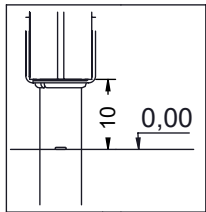

vinci play

14712090  
x2

141303  
x1

K1  
142102  
x2

K2  
142108  
x2

K3  
142100  
x2

		HDPE		HPL	
12x	8x50 sxi	1x	CE83	1x	CL83
2x	WD1	1x	WE125	1x	WL125
1x	V001	2x	WE126	2x	WL126
4x	i128-1				

[cm]

vinci  
play

8x50 sxi

8x50 sxi

i128-1

HDPE WE126 HPL WL126

HDPE WE125 HPL WL125

HDPE CE83 HPL CL83

[cm]

vinci  
play

WD1

V001

Part No:  
000000-  
00000

000000-00000

[cm]

vinci  
play